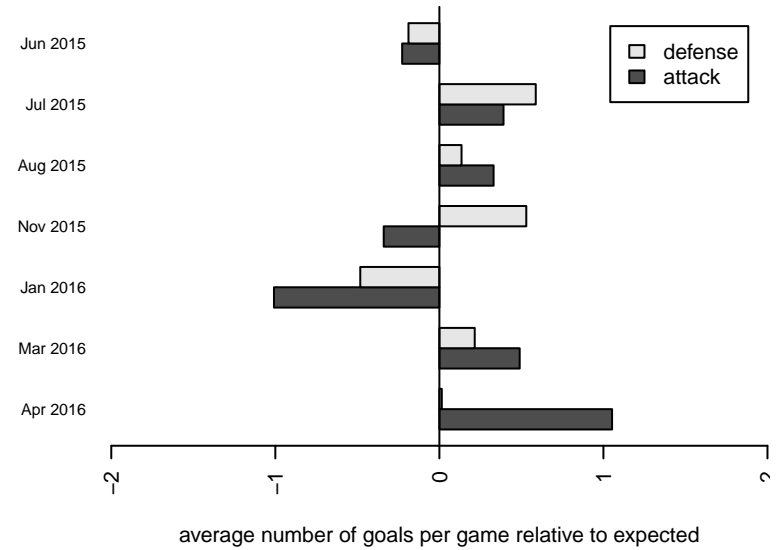

Performance relative to 13 month average