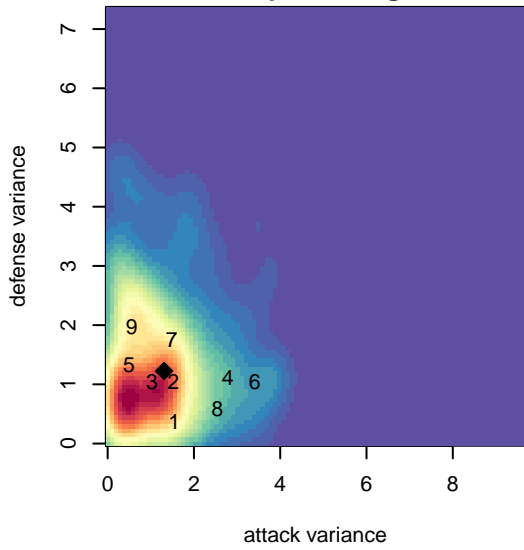

# FPSC Fury Black G97

Franklin Pierce SC  
 Tacoma, WA  
 G97 total strength=1479  
 attack=11.36 defense=9.72  
 fall league = PSPL WSPL 1 U18

alt names used:  
 FPSC Fury G97 Black  
 FPSC Fury G97 Black  
 FPSC Fury G97 Black

**FPSC Fury Black G97**  
 Dots are actual minus expected GF (blue circles) and GA (red triangles).  
 Blue line is smoothed change in attack strength. Red is smoothed change in defense strength.

**attack and defense variance (black dot)  
relative to other teams  
and top 10 in region**