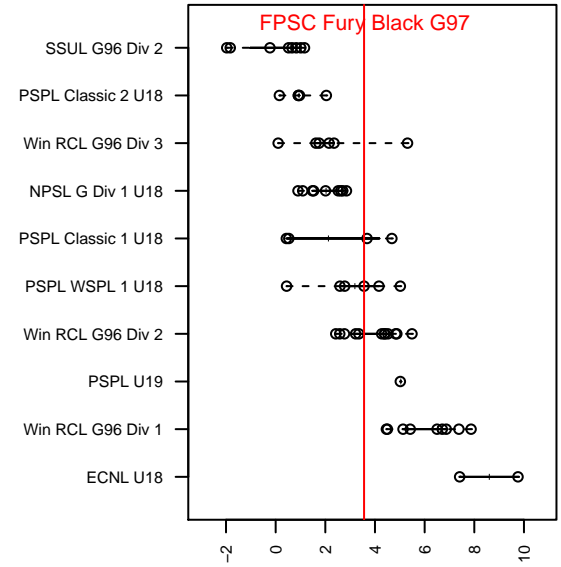

**attack and defense rating
relative to others at age
and all opponents in last 13 months**