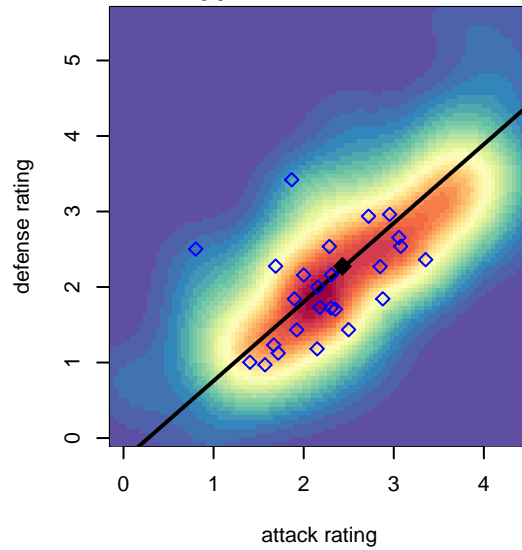

**attack and defense rating
relative to others at age
and all opponents in last 13 months**