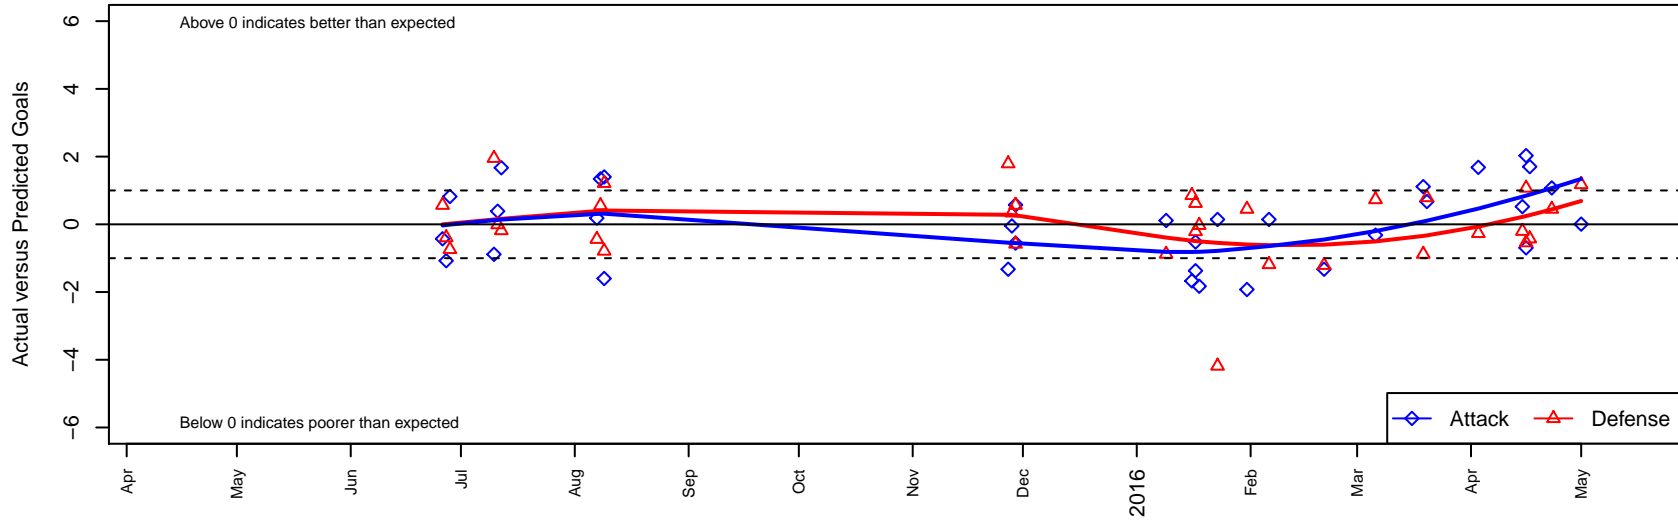

# FPSC Fury Black G97

Franklin Pierce SC  
 Tacoma, WA  
 G97 total strength=1479  
 attack=11.36 defense=9.72  
 fall league = PSPL WSPL 1 U18

alt names used:  
 FPSC Fury G97 Black  
 FPSC Fury G97 Black  
 FPSC Fury G97 Black

**FPSC Fury Black G97**  
 Dots are actual minus expected GF (blue circles) and GA (red triangles).  
 Blue line is smoothed change in attack strength. Red is smoothed change in defense strength.

**attack and defense variance (black dot)  
relative to other teams  
and top 10 in region**